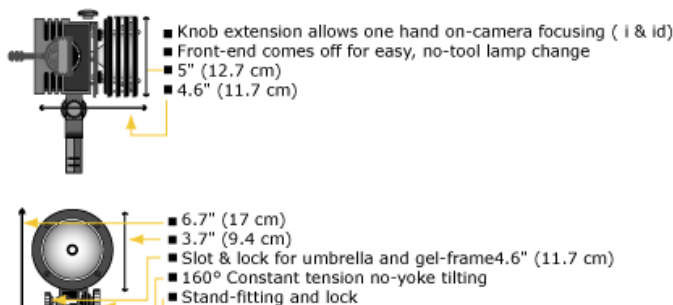

Pro-light Specs & Tech. Data

Weight:

Pro-light with 4' captive cable: 1.3 lbs (590 g)

With 4' cable & 12' extension cable: 2 lbs (907 g)